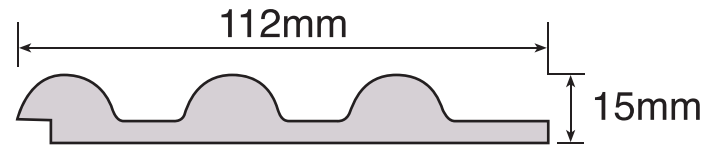

# SPECTRA 1300

8 Feet (L) x 5 Inches (Approx) x 12 mm (T)

1301

1302

MILANO

1900

VENTURA®  
DECORATIVE PLANKS  
**LEGNO**  
COLLECTION

# MILANO 1900

8 Feet (L) x 5 Inches (Approx) x 15 mm (T)

1901

1902

VENTURA®  
DECORATIVE PLANKS  
**LEGNO**  
COLLECTION