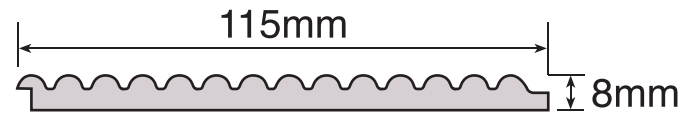

# FLUTO 5400

8 Feet (L) x 5 Inches (Approx) x 8 mm (T)

**5401**

**5402**

VENTURA®  
DECORATIVE PLANKS  
**LEGNO**  
COLLECTION