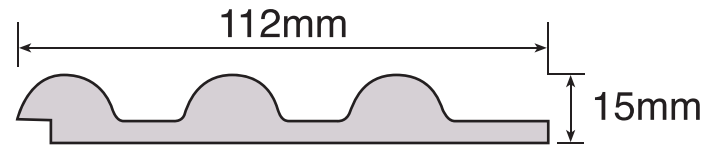

# MILANO 1900

8 Feet (L) x 5 Inches (Approx) x 15 mm (T)

1901

1902

VENTURA®  
DECORATIVE PLANKS  
**LEGNO**  
COLLECTION

# MILANO 1900

8 Feet (L) x 5 Inches (Approx) x 15 mm (T)

1903

1904

**MANHATTAN**

**4300**

VENTURA<sup>®</sup>  
DECORATIVE PLANKS  
**LEGNO**  
COLLECTION