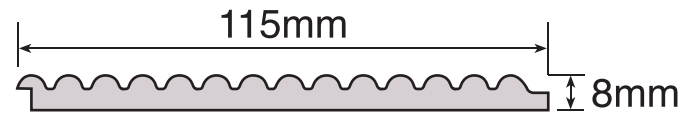

# FLUTO 5400

8 Feet (L) x 5 Inches (Approx) x 8 mm (T)

5403

5404

VENTURA®  
DECORATIVE PLANKS  
**LEGNO**  
COLLECTION