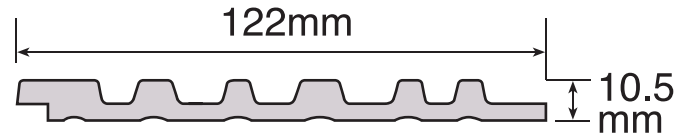

# MILANO 1900

8 Feet (L) x 5 Inches (Approx) x 15 mm (T)

1901

1902

VENTURA®  
DECORATIVE PLANKS  
**LEGNO**  
COLLECTION

# MILANO 1900

8 Feet (L) x 5 Inches (Approx) x 15 mm (T)

1903

1904

**MANHATTAN**

**4300**

VENTURA<sup>®</sup>  
DECORATIVE PLANKS  
**LEGNO**  
COLLECTION