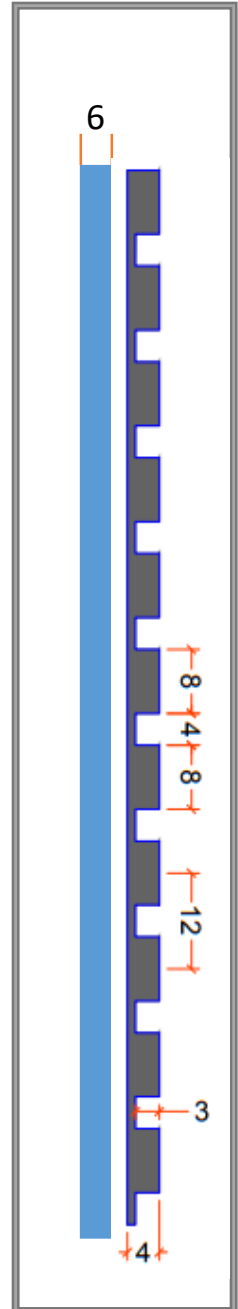

CHUNK

— VENTURA —
INTERART™
FLUTED WOOD PANELS

BLACK EBONY

Size - 8' X 4'

Thickness - 10mm