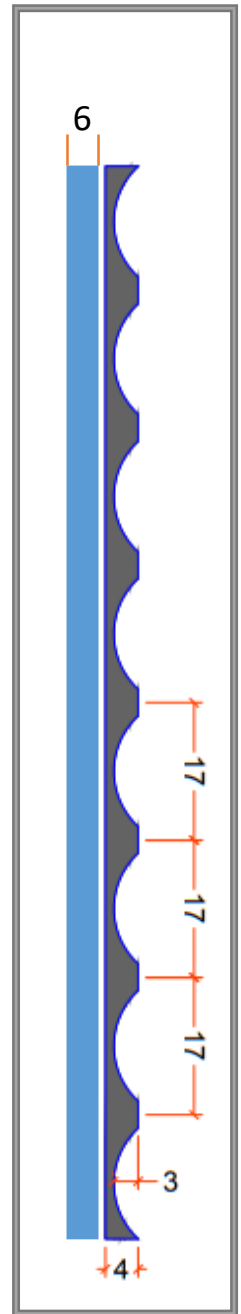

MILANO

— VENTURA —
INTERART™
FLUTED WOOD PANELS

WALNUT CROWN

Size - 8' X 4'

Thickness - 10mm