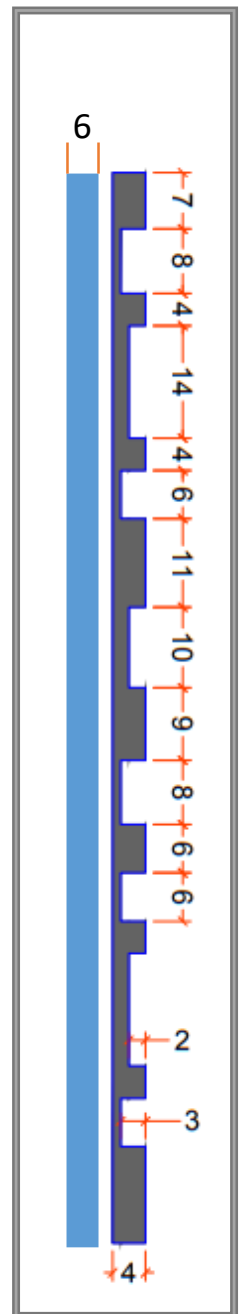

CITY

— VENTURA —
INTERART™
FLUTED WOOD PANELS

TEAK OTR

Size - 8' X 4'

Thickness - 10mm