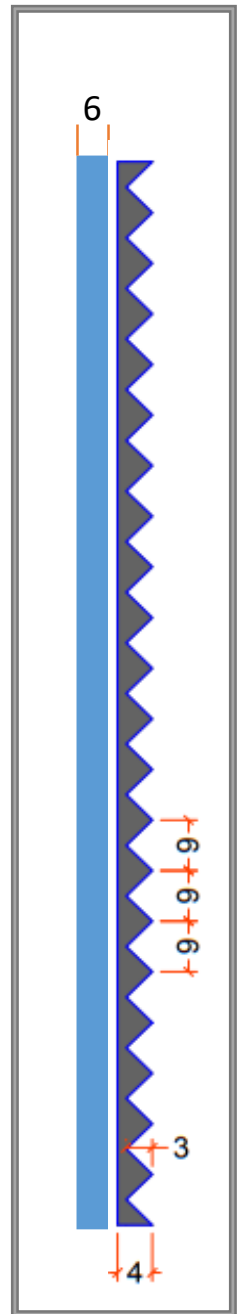

HUSH

— VENTURA —
INTERART™
FLUTED WOOD PANELS

INDIAN ROSEWOOD

Size - 8' X 4'

Thickness - 10mm