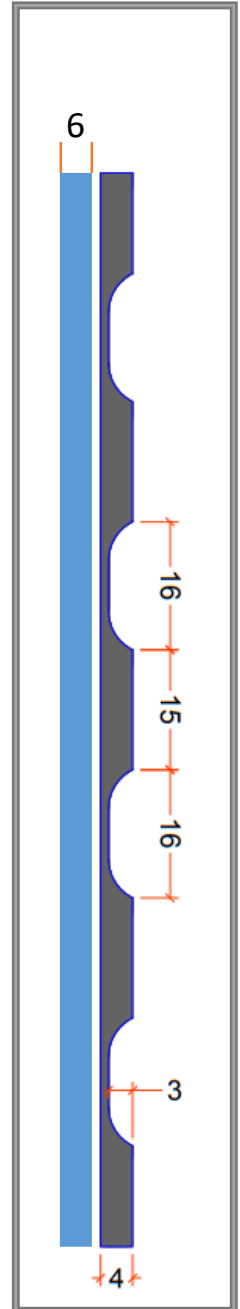

STREAM

— VENTURA —
INTERART™
FLUTED WOOD PANELS

ASH GREY

Size - 8' X 4'

Thickness - 10mm