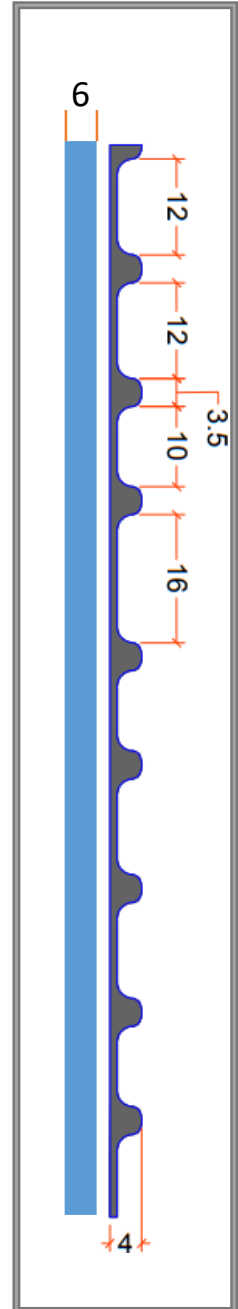

KWIT

— VENTURA —
INTERART™
FLUTED WOOD PANELS

RIFT WALNUT DARK

Size - 8' X 4'

Thickness - 10mm