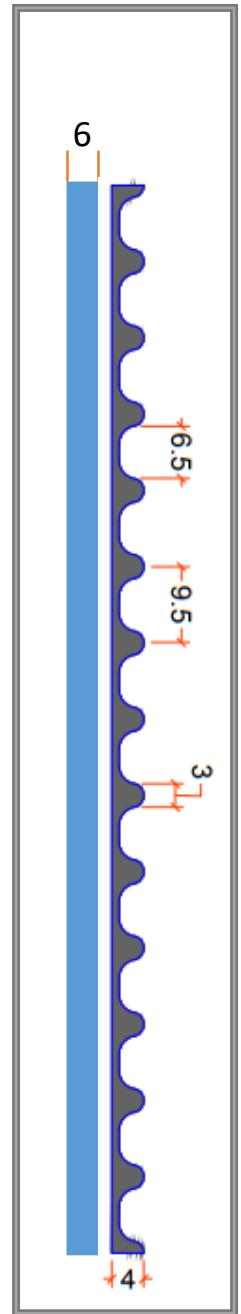

TILT

— VENTURA —
INTERART™
FLUTED WOOD PANELS

TEAK OTR

Size - 8' X 4'

Thickness - 10mm