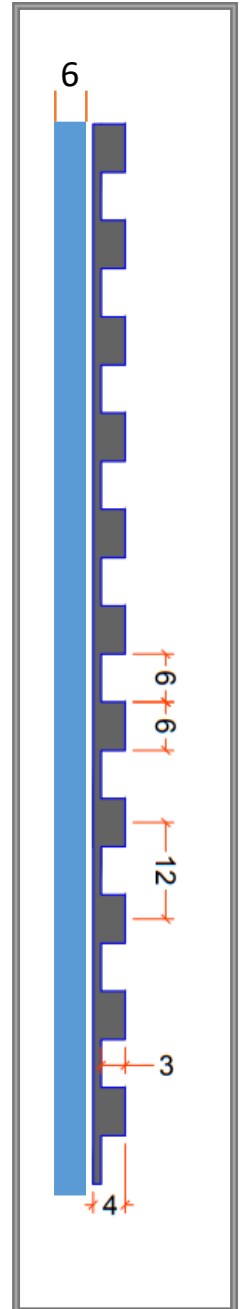

LINER

— VENTURA —
INTERART™
FLUTED WOOD PANELS

RIFT WALNUT DARK

Size - 8' X 4'

Thickness - 10mm