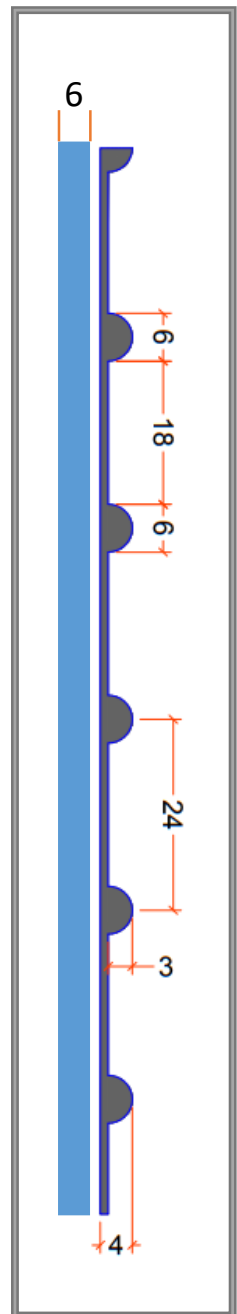

RIFT STRIPE

— VENTURA —
INTERART™
FLUTED WOOD PANELS

LIGHT OAK

Size - 8' X 4'

Thickness - 10mm