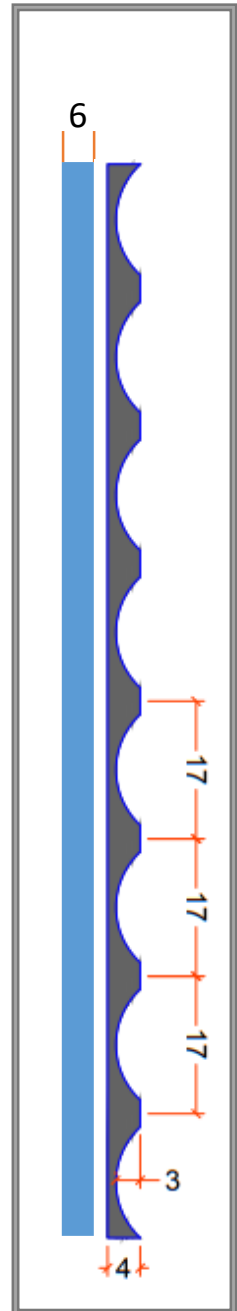

MILANO

— VENTURA —
INTERART™
FLUTED WOOD PANELS

LIGHT OAK

Size - 8' X 4'

Thickness - 10mm