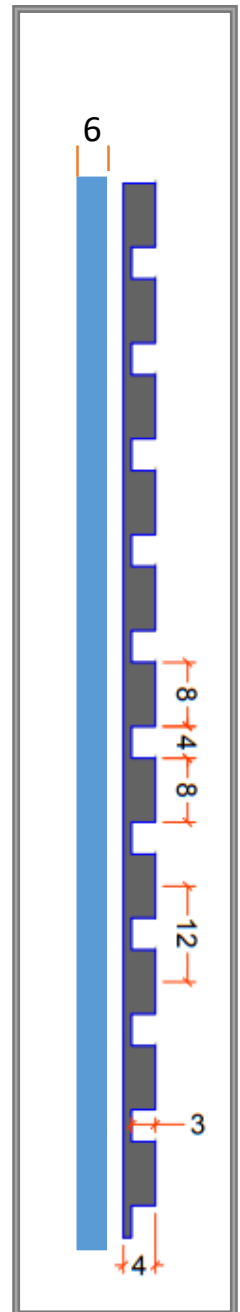

CHUNK

— VENTURA —
INTERART™
FLUTED WOOD PANELS

INDIAN ROSEWOOD

Size - 8' X 4'

Thickness - 10mm