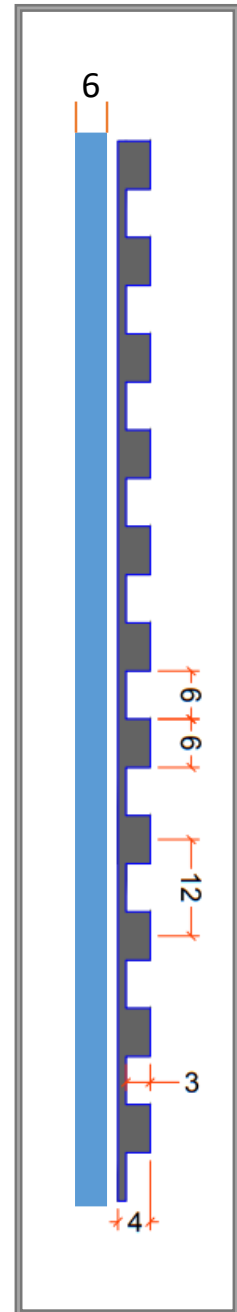

LINER

— VENTURA —
INTERART™
FLUTED WOOD PANELS

IVORY OAK

Size - 8' X 4'

Thickness - 10mm