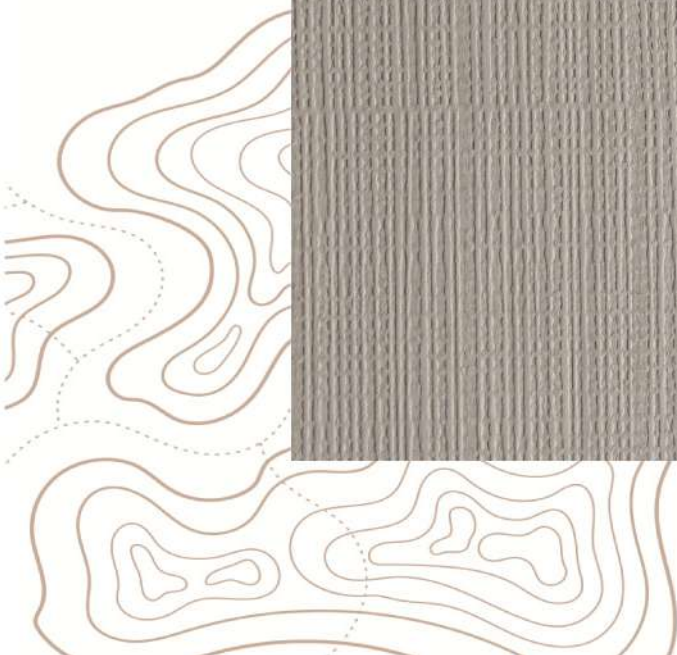

LINEN - ALPINE WOOD SKY GREY