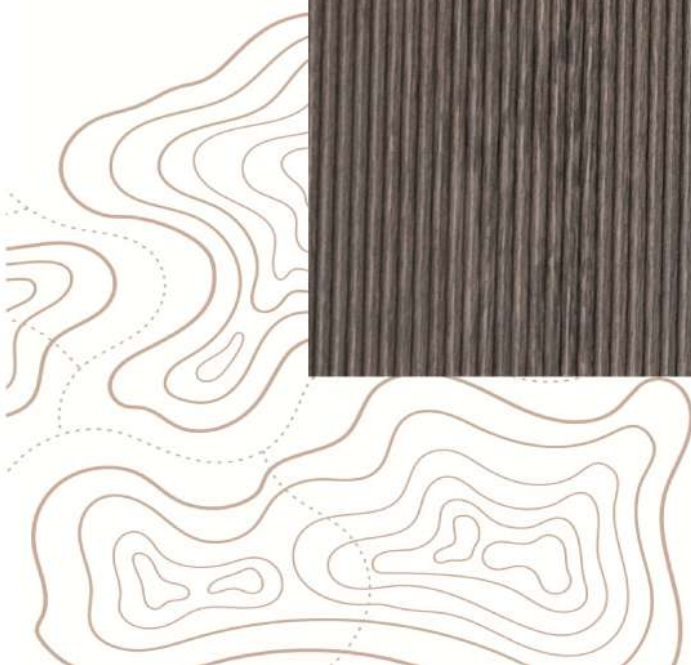

# RIBBED

**RIBBED - AMORINO PLATINUM GREY**

**RIBBED - AMORINO SLATE GREY**

RIBBED - AMORINO STEEL GREY

RIBBED - EURIGATO CREAMY COFFEE

**RIBBED - BASALTINO TITANIUM GLOW**

RIBBED - EURIGATO CRYSTAL GREY

RIBBED - ASH MALT GREY