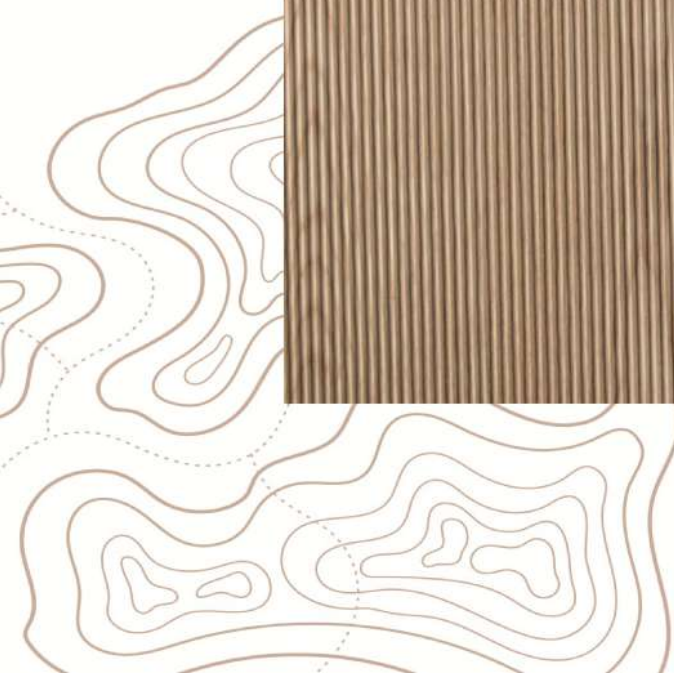

# FLUTE

FLUTE- WHITE OAK QTR

FLUTE- AMORINO PLATINUM GREY

FLUTE – BASALTINO TITANIUM GLOW

FLUTE - WHITE ASH CROWN

FLUTE - WHITE OAK QTR

FLUTE – ASH SILVER

FLUTE - ASH MALT GREY