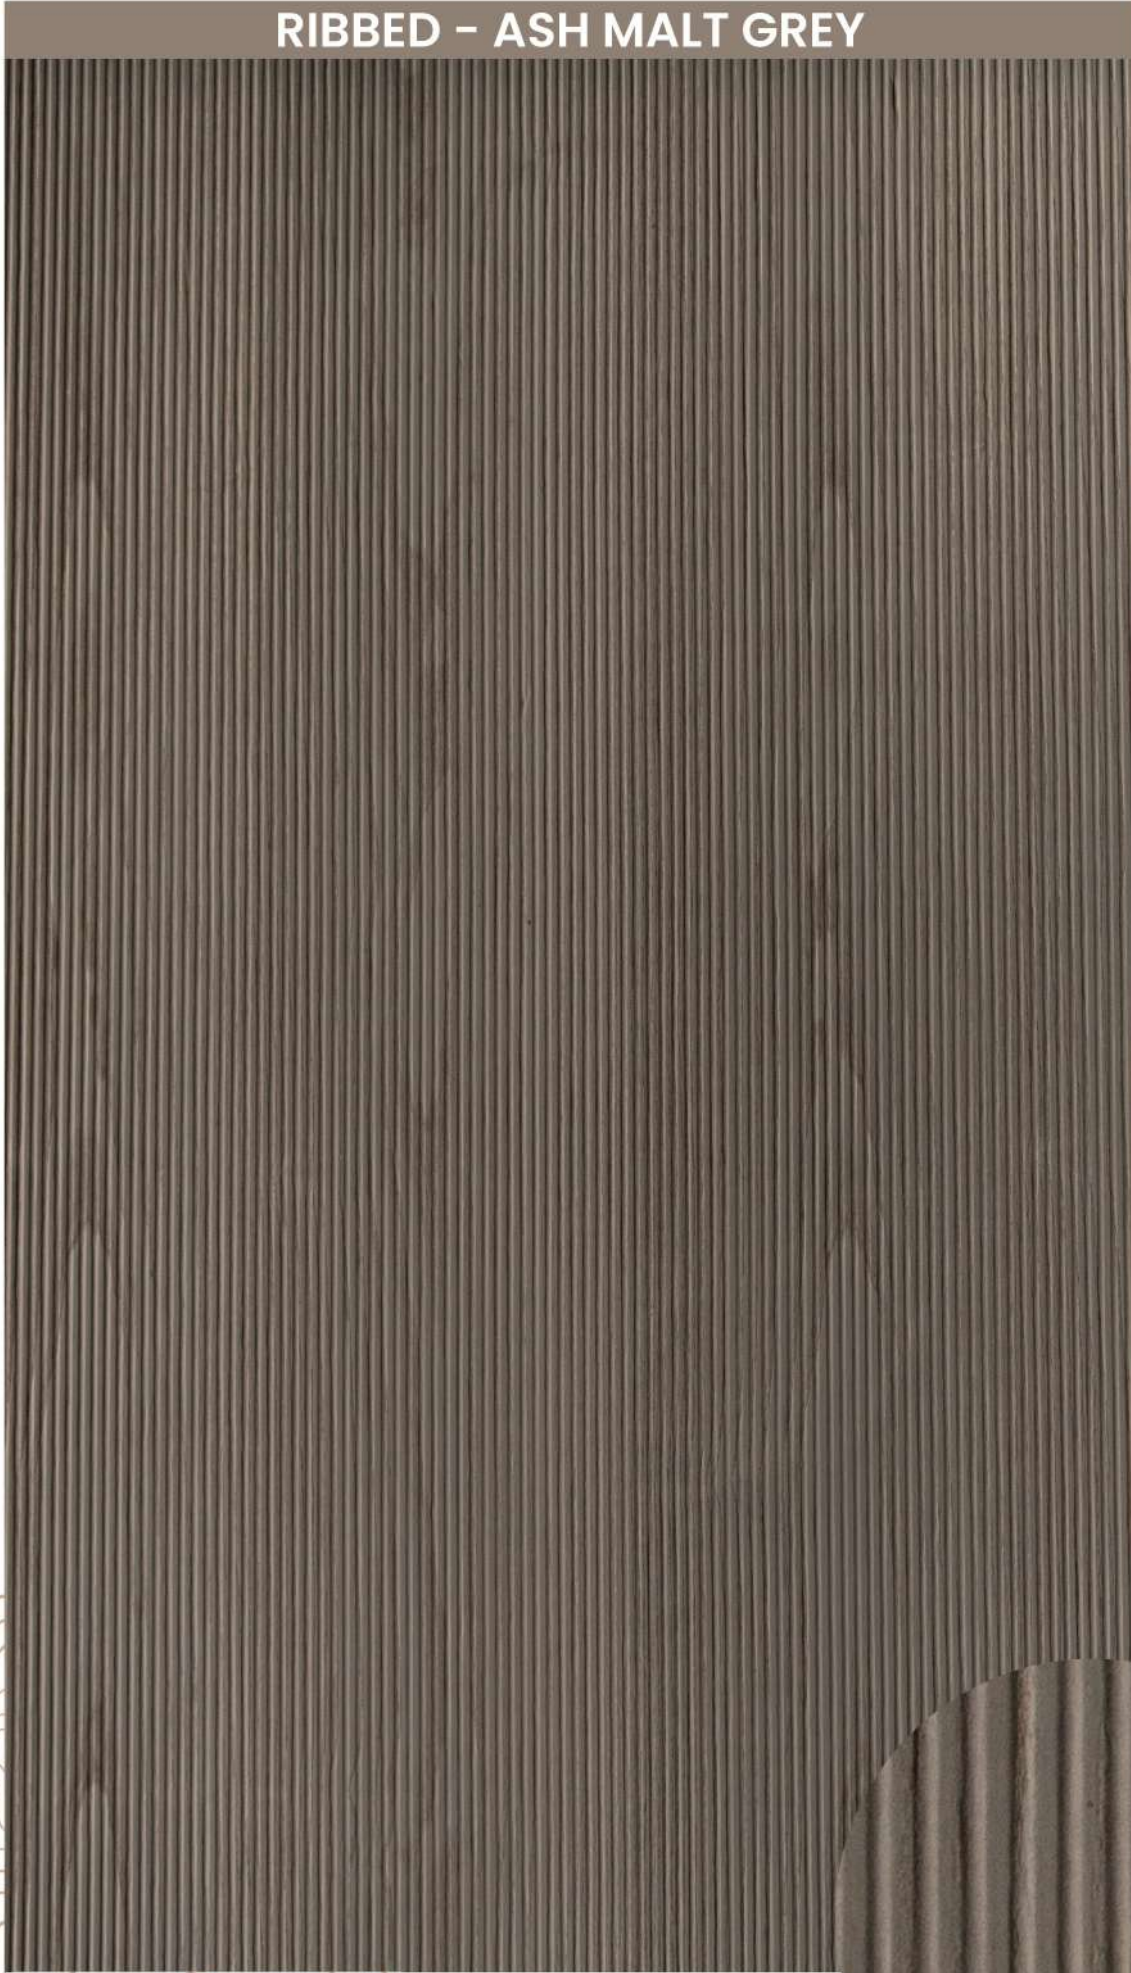

# RIBBED

**RIBBED - AMORINO PLATINUM GREY**

**RIBBED - AMORINO SLATE GREY**

RIBBED - AMORINO STEEL GREY

RIBBED - EURIGATO CREAMY COFFEE

**RIBBED - BASALTINO TITANIUM GLOW**

RIBBED - EURIGATO CRYSTAL GREY

RIBBED - ASH MALT GREY