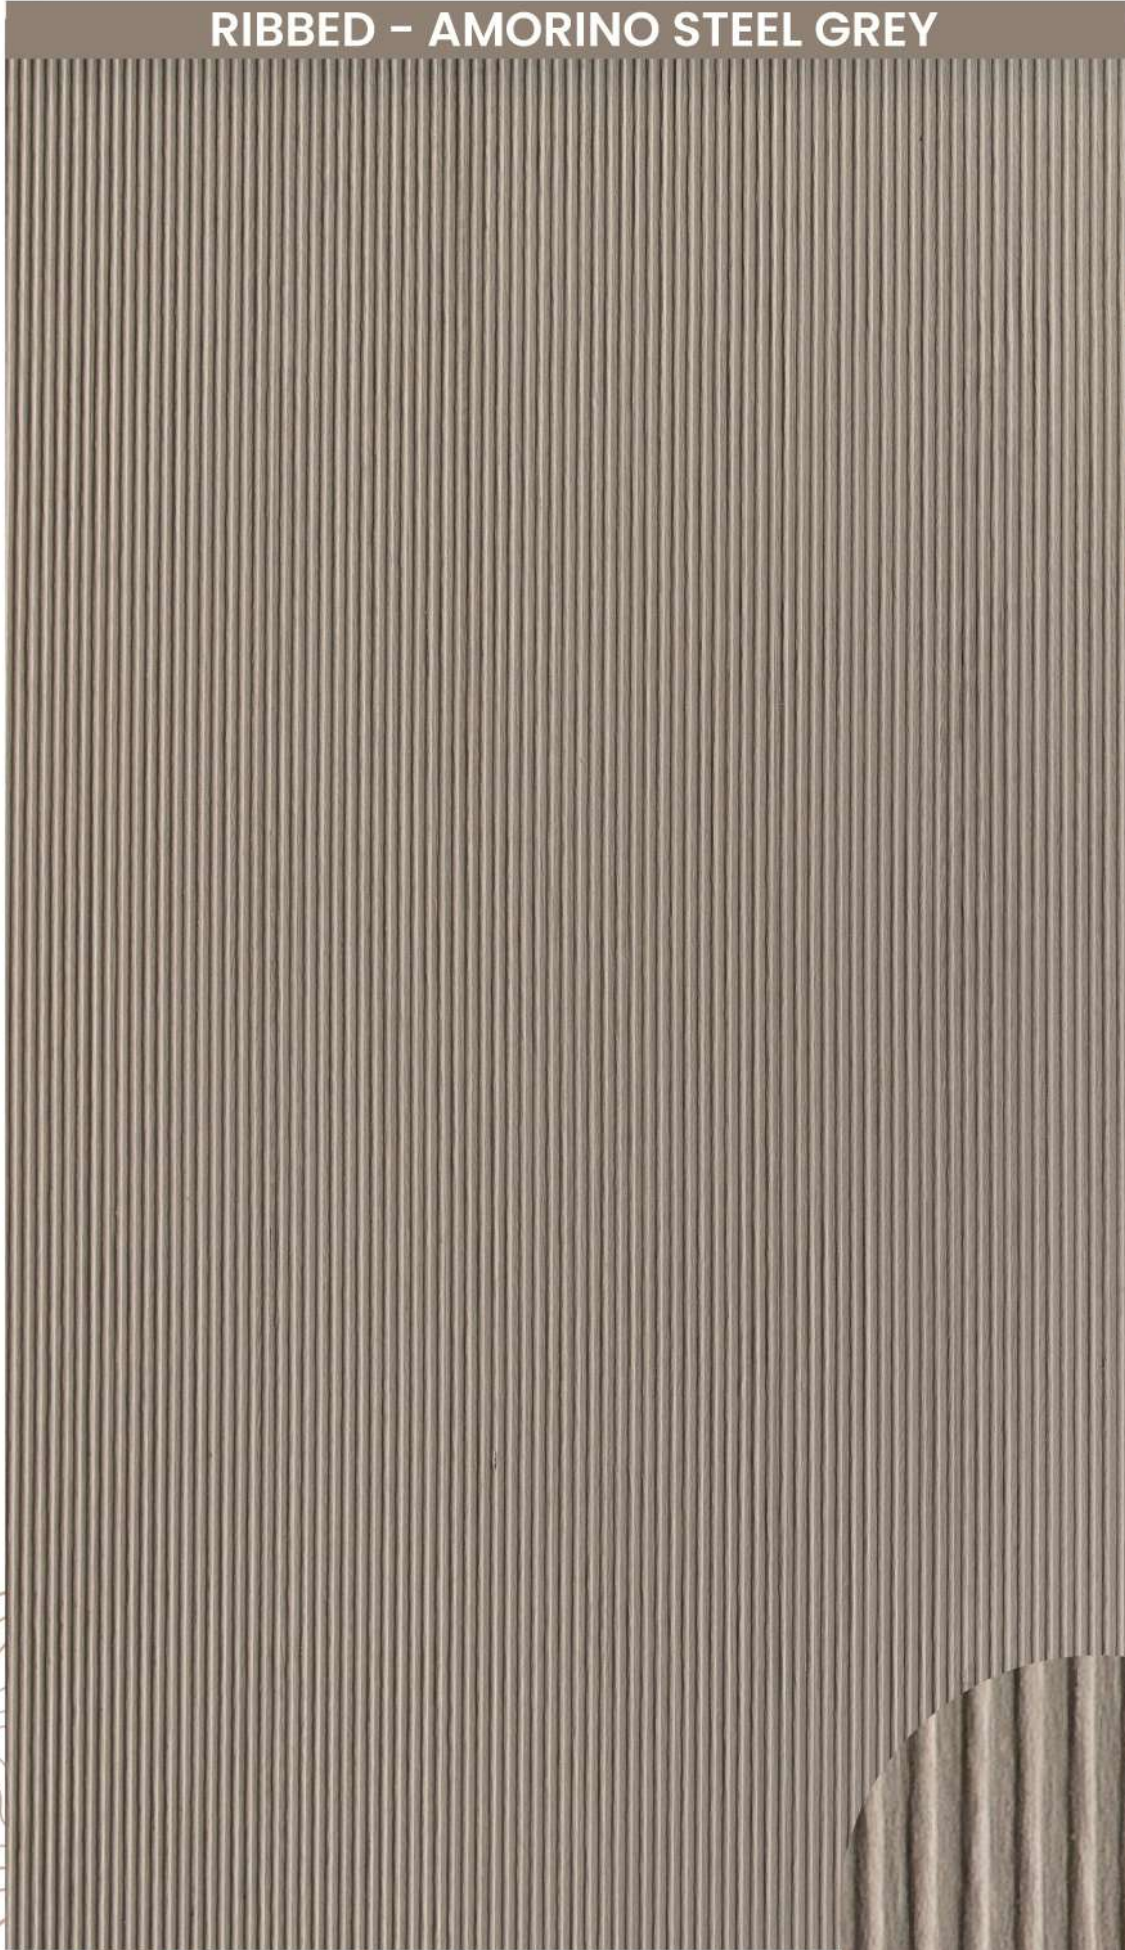

# RIBBED

**RIBBED - AMORINO PLATINUM GREY**

**RIBBED - AMORINO SLATE GREY**

RIBBED - AMORINO STEEL GREY

RIBBED - EURIGATO CREAMY COFFEE

**RIBBED - BASALTINO TITANIUM GLOW**

RIBBED - EURIGATO CRYSTAL GREY

RIBBED - ASH MALT GREY